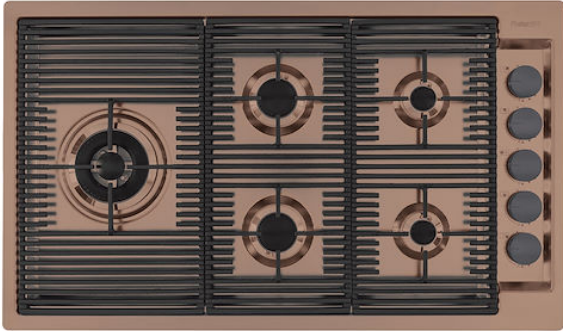

## OPERA GAZ COPPER

Gas hobs

Code: G440 F08

### DETAILS

Coloring Copper

---

Edge/Installation Type Flush-mount | Top-mount

---

Material AISI 304 stainless steel

---

Texture Brushed in line

---

Built-in hole [View technical data sheet](#)

---

Grids Cast iron grids and enamelled burner covers

---

Width 87 cm

---

Total power 9.500 W

## Cast iron grids

Cast-iron is the ideal material for an hob grid, this due to the manifold properties characterising it: high heat capacity that improves cooking performance; high weight and stability that improve safety; sturdiness that preserves the hob's original aspect over time; easy cleaning.